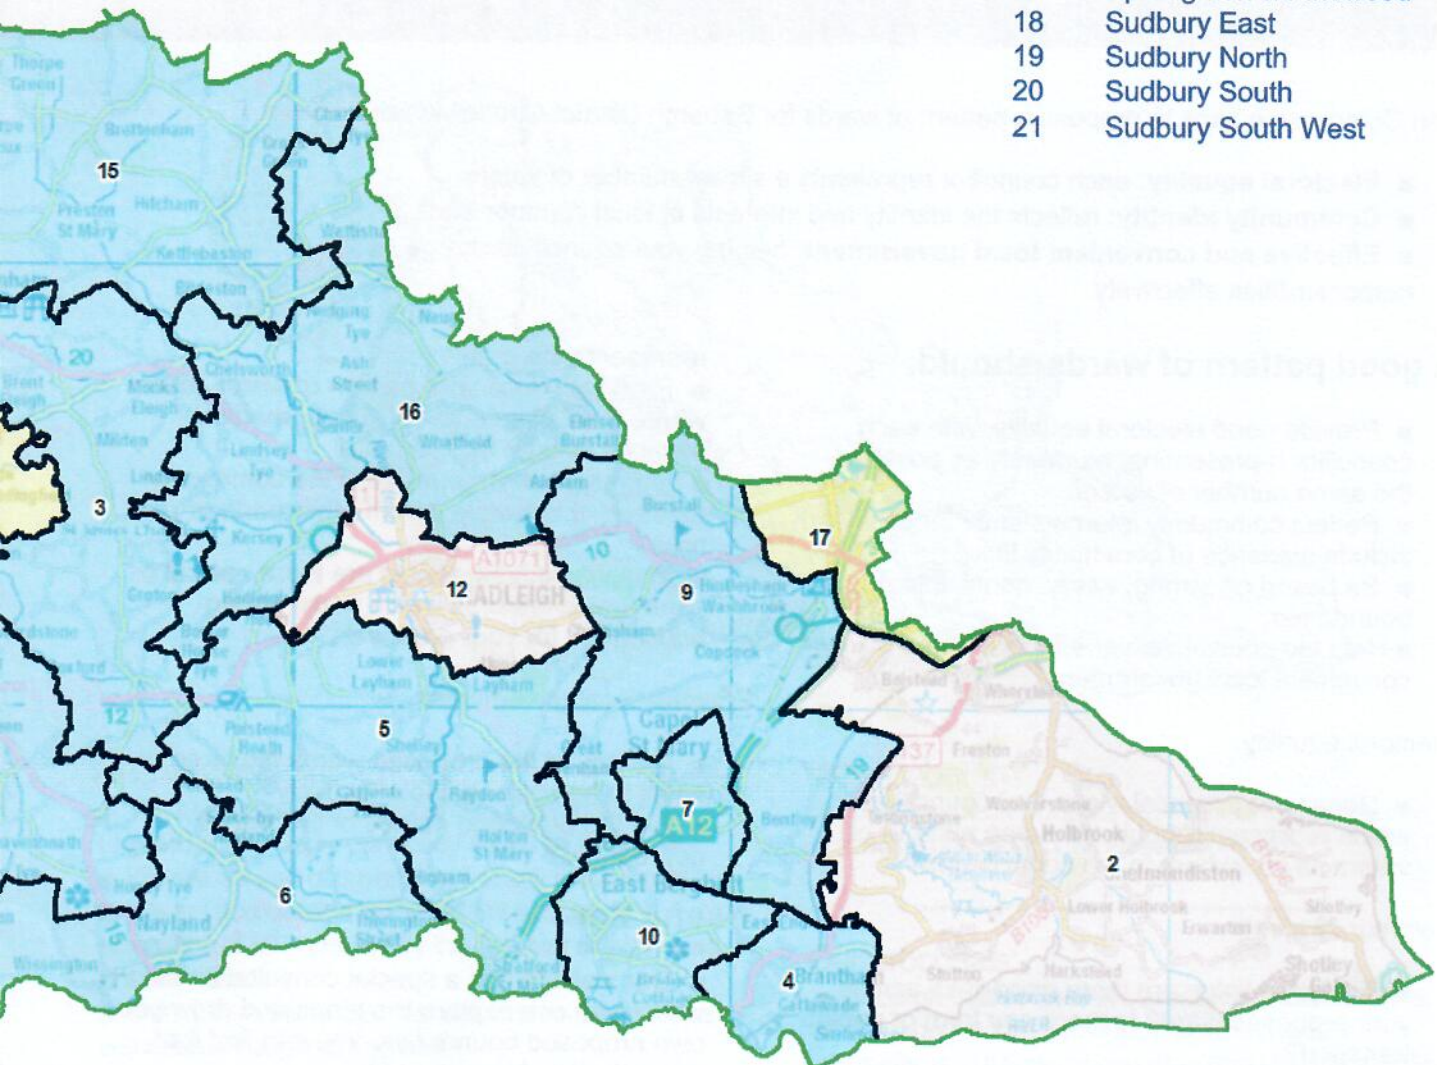

W draft recommendations istrict Council

own boundaries:

CE

click on the map to go
on area.

Key:

- 1 Assington
- 2 Bures St. Mary & Nayland
- 3 Box Vale
- 4 Brantham
- 5 Brett Vale
- 6 Bures St. Mary & Nayland
- 7 Capel St Mary
- 8 Chadacre
- 9 Copdock & Washbrook
- 10 East Bergholt
- 11 Great Cornard
- 12 Hadleigh
- 13 Lavenham
- 14 Long Melford
- 15 North West Cosford
- 16 South East Cosford
- 17 Sproughton & Pinewood
- 18 Sudbury East
- 19 Sudbury North
- 20 Sudbury South
- 21 Sudbury South West

ce.org.uk:

s down to street level.

most.
ur say.
ations.

contains Ordnance
Survey data (c)
Crown copyright
and database rights
2018